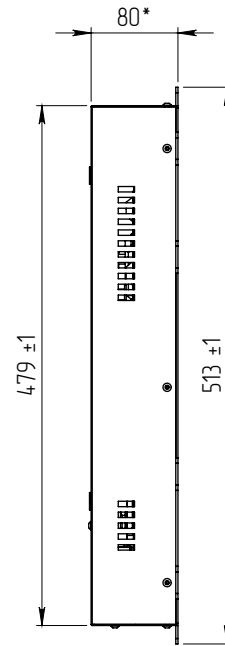

РАЗМЕР ВЫРЕЗА

* - РАЗМЕРЫ ДЛЯ СПРАВОК

		UNLESS OTHERWISE SPECIFIED:		NAME	DATE	Dialectica, JSC			
		DIMENSIONS ARE IN mm TOLERANCES: ± 0.50 mm FRACTIONAL ± ANGULAR: MACH ± BEND ± TWO PLACE DECIMAL ± THREE PLACE DECIMAL ±		DRAWN	01.12.2015			TITLE: ITM-0320PS-I04CPU-OF	
		INTERPRET GEOMETRIC TOLERANCING PER:		CHECKED		SIZE DWG. NO. REV B C 3200.LB5618.X1.F00 03			
		MATERIAL		ENG APPR.				SCALE: 1:5 WEIGHT: SHEET 1 OF 1	
NEXT ASSY		FINISH		MFG APPR.					
APPLICATION		DO NOT SCALE DRAWING		Q.A.					
				COMMENTS: 42" Built-In Touch Monitor Open Frame