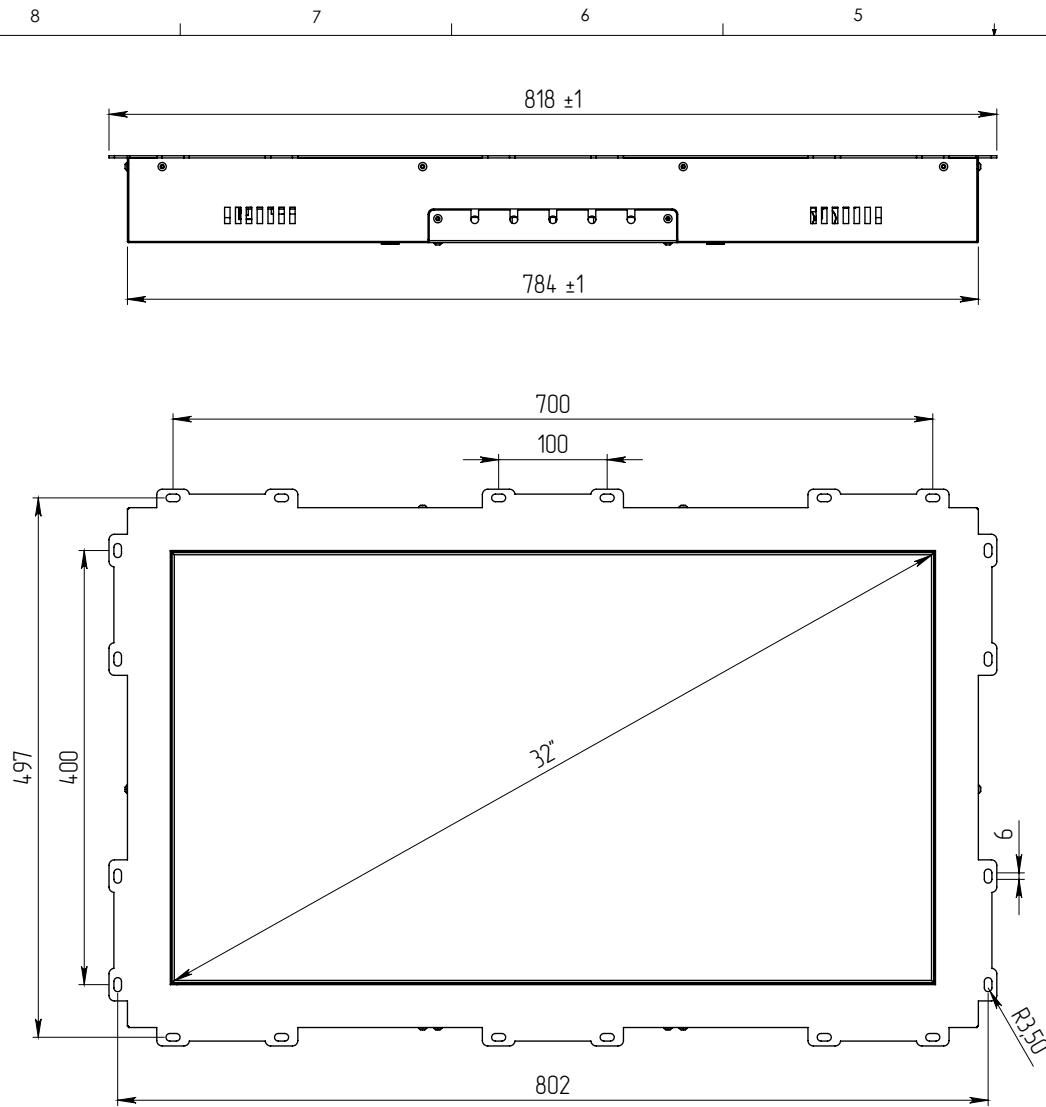

РАЗМЕР ВЫРЕЗА

* - РАЗМЕРЫ ДЛЯ СПРАВОК

		UNLESS OTHERWISE SPECIFIED:		NAME	DATE	Dialectica, JSC			
		DIMENSIONS ARE IN mm TOLERANCES: ± 0.50 mm FRACTIONAL ± ANGULAR: MACH ± BEND ± TWO PLACE DECIMAL ± THREE PLACE DECIMAL ±		DRAWN	01.12.2015			TITLE: ITM-0320PS-I04CPU-OF	
		INTERPRET GEOMETRIC TOLERANCING PER:		CHECKED		SIZE DWG. NO. REV B C 3200.LB5618.X1.F00 03			
		MATERIAL		ENG APPR.				SCALE: 1:5 WEIGHT: SHEET 1 OF 1	
NEXT ASSY		FINISH		MFG APPR.					
APPLICATION		DO NOT SCALE DRAWING		Q.A.					
				COMMENTS: 42" Built-In Touch Monitor Open Frame