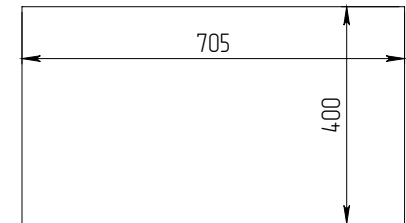

РАЗМЕР ВЫРЕЗА

* - РАЗМЕРЫ ДЛЯ СПРАВОК

		UNLESS OTHERWISE SPECIFIED:		NAME	DATE	Dialectica, JSC			
		DIMENSIONS ARE IN mm TOLERANCES: ± 0.50 mm FRACTIONAL ± ANGULAR: MACH ± BEND ± TWO PLACE DECIMAL ± THREE PLACE DECIMAL ±		DRAWN	01.12.2015			TITLE: ITM-0320PS-I04CPU-OF	
		INTERPRET GEOMETRIC TOLERANCING PER:		CHECKED		SIZE DWG. NO. REV B C 3200.LB5618.X1.F00 03			
		MATERIAL		ENG APPR.				SCALE: 1:5 WEIGHT: SHEET 1 OF 1	
NEXT ASSY		FINISH		MFG APPR.					
APPLICATION		DO NOT SCALE DRAWING		Q.A.					
				COMMENTS: 42" Built-In Touch Monitor Open Frame