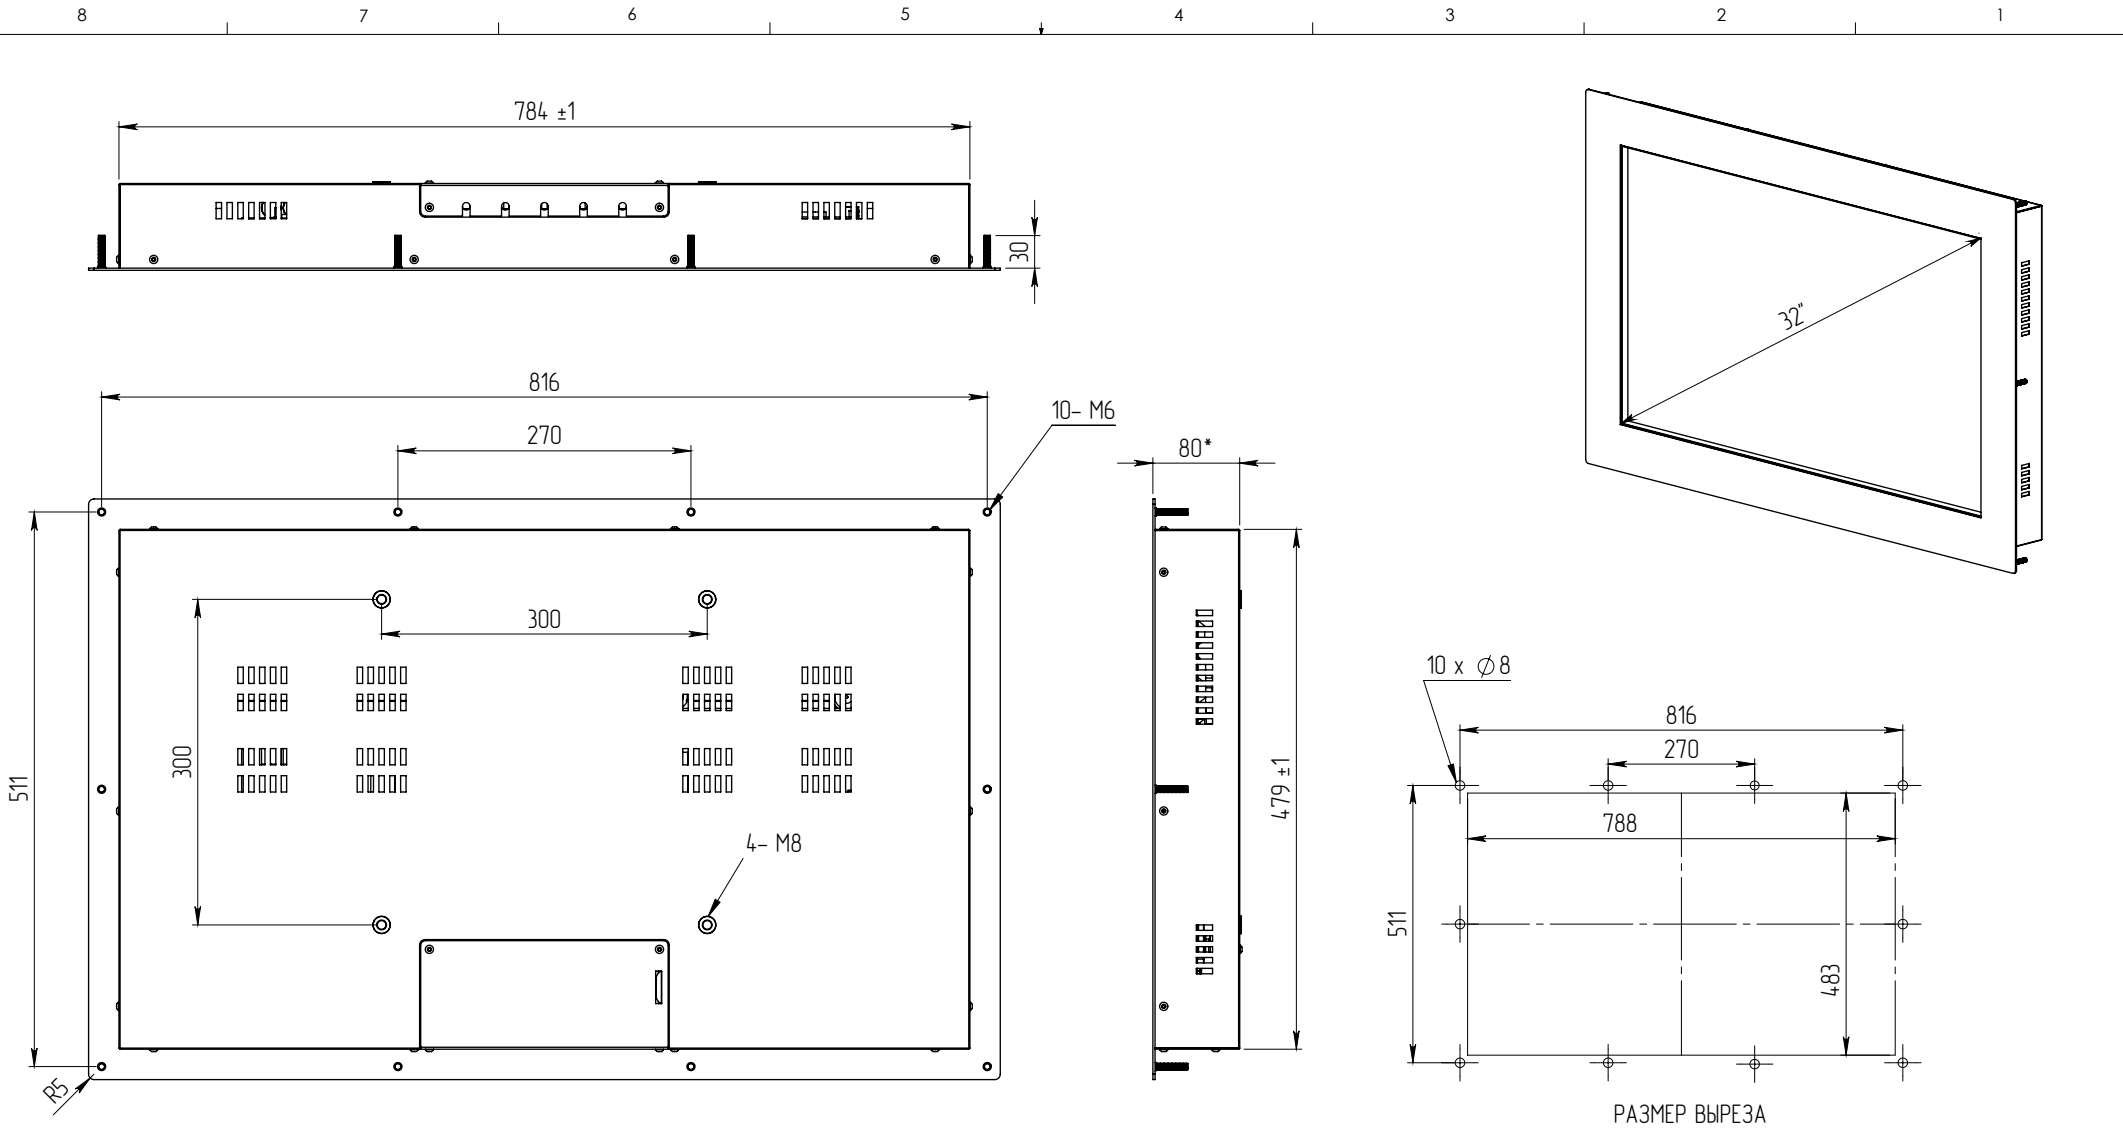

* - РАЗМЕРЫ ДЛЯ СПРАВКИ

PROPRIETARY AND CONFIDENTIAL
THE INFORMATION CONTAINED IN THIS DRAWING IS THE SOLE PROPERTY OF DIALECTICA, JSC. ANY REPRODUCTION IN PART OR AS A WHOLE WITHOUT THE WRITTEN PERMISSION OF DIALECTICA, JSC IS PROHIBITED.

		UNLESS OTHERWISE SPECIFIED:		NAME	DATE	Dialectica, JSC			
		DIMENSIONS ARE IN mm		DRAWN	01.12.2015			TITLE: ITM-0320PS-I04CPU-PM	
		TOLERANCES: ± 0.50 mm		CHECKED		SIZE DWG. NO. REV B C 3200.LB5618.X1.000 03			
		FRACTIONAL ±		ENG APPR.				SCALE: 1:5 WEIGHT: SHEET 1 OF 1	
		ANGULAR: MACH ± BEND ±		MFG APPR.		COMMENTS: 32" Built-In Touch Monitor Panel Mount			
		TWO PLACE DECIMAL ±		Q.A.					
		THREE PLACE DECIMAL ±		INTERPRET GEOMETRIC TOLERANCING PER:					
				MATERIAL					
				FINISH					
NEXT ASSY	USED ON			APPLICATION					
				DO NOT SCALE DRAWING