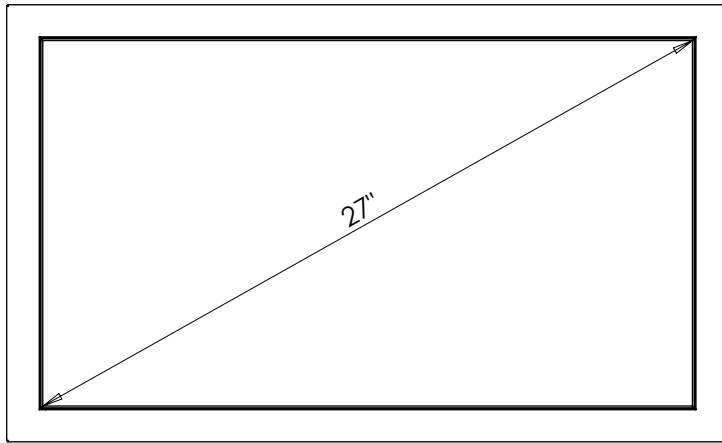

8 7 6 5 4 3 2 1

D
C
B
A

D
C
B
A

PROPRIETARY AND CONFIDENTIAL
THE INFORMATION CONTAINED IN THIS DRAWING IS THE SOLE PROPERTY OF DIALECTICA, JSC. ANY REPRODUCTION IN PART OR AS A WHOLE WITHOUT THE WRITTEN PERMISSION OF DIALECTICA, JSC IS PROHIBITED.

		UNLESS OTHERWISE SPECIFIED:		NAME	DATE
		DIMENSIONS ARE IN mm	DRAWN		10.09.2015
		TOLERANCES:	CHECKED		
		FRACTIONAL ±	ENG APPR.		
		ANGULAR: MACH ± BEND ±	MFG APPR.		
		TWO PLACE DECIMAL ±	Q.A.		
		THREE PLACE DECIMAL ±	COMMENTS:		
		INTERPRET GEOMETRIC TOLERANCING PER:			
		MATERIAL			
		FINISH			
NEXT ASSY	USED ON				
APPLICATION		DO NOT SCALE DRAWING			

Dialectica, JSC		
TITLE: 27" Wall Mount Touch Monitor		
SIZE B	DWG. NO. iT2700-c5	REV 03
SCALE: 1:5	WEIGHT:	SHEET 1 OF 1

8 7 6 5 4 3 2 1