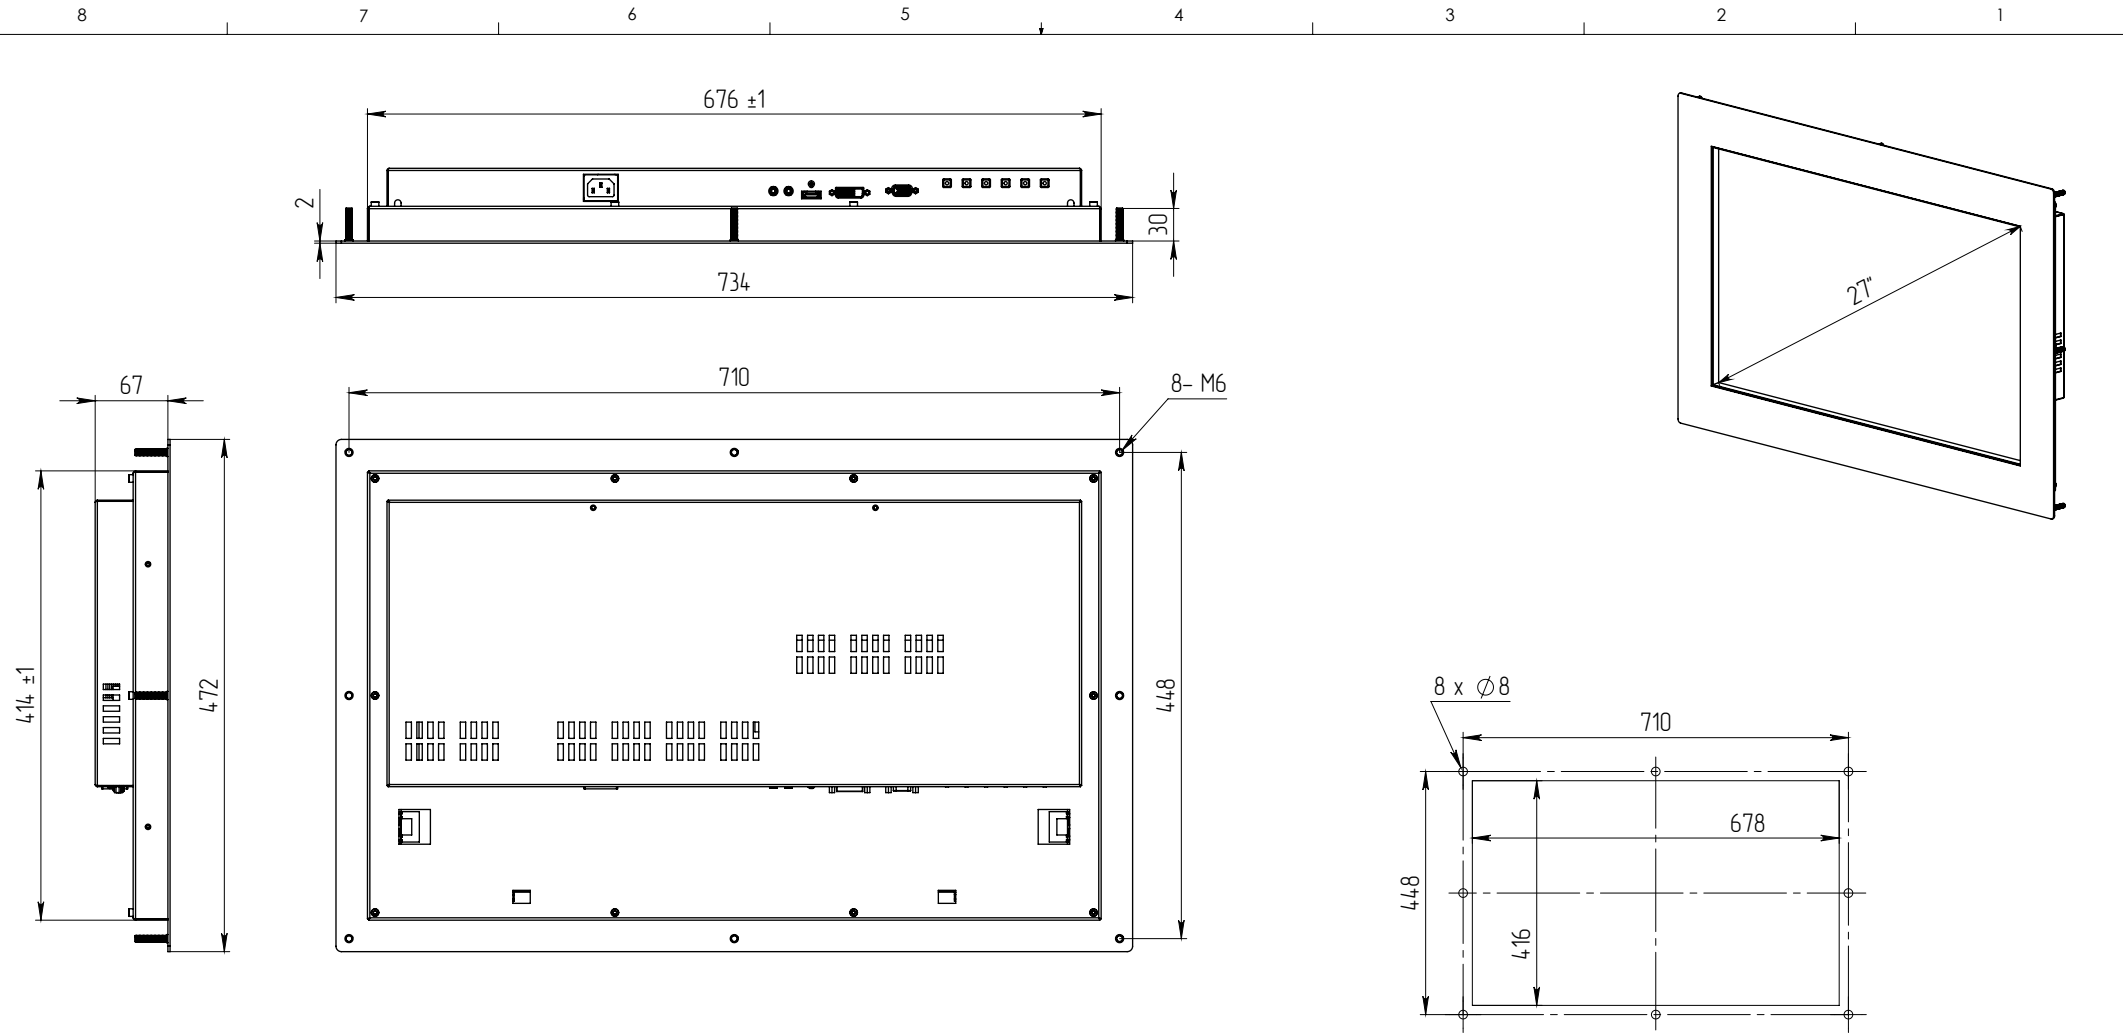

* - РАЗМЕРЫ ДЛЯ СПРАВОК

		UNLESS OTHERWISE SPECIFIED:		NAME	DATE	Dialectica, JSC	
		DIMENSIONS ARE IN mm		DRAWN	08.07.2017	TITLE:	
		TOLERANCES: ± 0.50 mm		CHECKED		ITM-0270VA-I04CPU-PM	
		FRACTIONAL: ±		ENG APPR.		SIZE	
		ANGULAR: MACH ± BEND ±		MFG APPR.		DWG. NO.	
		TWO PLACE DECIMAL ±		Q.A.		C 2700.GWHS08.X2.000	
		THREE PLACE DECIMAL ±		COMMENTS:		REV	
		INTERPRET GEOMETRIC TOLERANCING PER:		27.0" Built-In Touch Monitor Panel Mount		03	
		MATERIAL				SCALE: 1:5	
		FINISH				WEIGHT:	
NEXT ASSY	USED ON	APPLICATION		DO NOT SCALE DRAWING		SHEET 1 OF 1